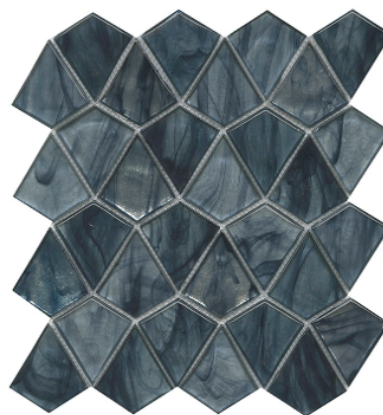

Model: AQUA BLUE

Codes: 100244162 - L224002811

Group: G-131

Format: 26,2X29X0,6

Thickness: 6 mm

COMPOSITION

Composition	GLASS
-------------	-------

RECOMMENDATIONS

Recommended adhesive	100201526 ONE-FLEX PREMIUM BLANCO
Recommended joint	100236462 COLORSTUK CEMENTO N
Recommended joint (wet area)	100236462 COLORSTUK CEMENTO N
Recommended adhesive (wet area)	100217753 POLITECH PREMIUM COMP. A+B

TECHNICAL INFORMATION

Use	REVESTIMIENTO
-----	---------------

FEATURES

-  Product manufactured on a mesh that makes installation easier.
-  Material with surface with the ability to produce reflections.
-  Material suitable for use on shower walls.
-  Material suitable for use on indoor walls.