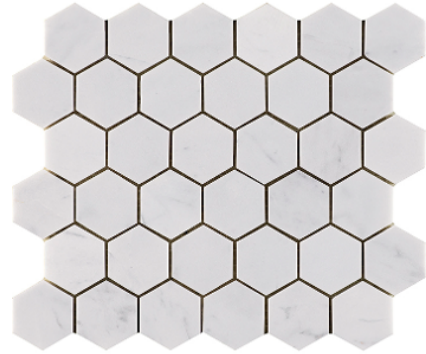

Model: ESSENTIAL HEXAGON PERSIAN WHITE

Codes: 100188562 - L241714511

Group: G-135

Format: 25,8X29,8

Thickness: 6 mm

COMPOSITION

Composition	MARBLE
-------------	--------

RECOMMENDATIONS

Recommended adhesive	100201526 ONE-FLEX PREMIUM BLANCO
Recommended joint	100236442 COLORSTUK BLANCO N
Recommended joint (wet area)	100236442 COLORSTUK BLANCO N
Recommended adhesive (wet area)	100201526 ONE-FLEX PREMIUM BLANCO