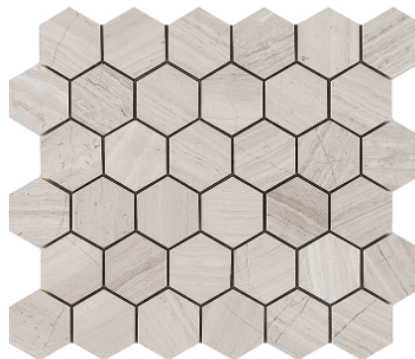

Model: ESSENTIAL HEXAGON SILVER WOOD

Codes: 100189456 - L241714521

Group: G-135

Format: 25,8X29,8

Thickness: 6 mm

COMPOSITION

Composition	TRAVERTINE
-------------	------------

RECOMMENDATIONS

Recommended adhesive	100201526 ONE-FLEX PREMIUM BLANCO	
Recommended joint	100236806 COLORSTUK GRIS N	
Recommended joint (wet area)	100236806 COLORSTUK GRIS N	100086920 FILA FOB
Recommended adhesive (wet area)	100201526 ONE-FLEX PREMIUM BLANCO	